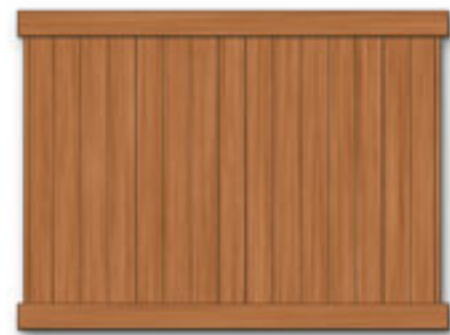

Good Neighbor Fences Vinyl Fencing is offered in several styles, heights and designs.

Privacy Style - Available in 6ft. width x 5ft. and 6ft. heights.

1A Standard Privacy

1B Lattice Top Accent

1C Spindle Top Accent

1AHW Mocha Walnut

Semi-Privacy Style - Available in 6ft. width x 5ft. and 6ft. heights.

2A

3"x7/8" Picket x 1 1/2" Gap

2B

6"x3/4" Picket x 1 1/2" Gap

2C

6"x3/4" Picket x 1 1/2" Gap
Lattice Top Accent